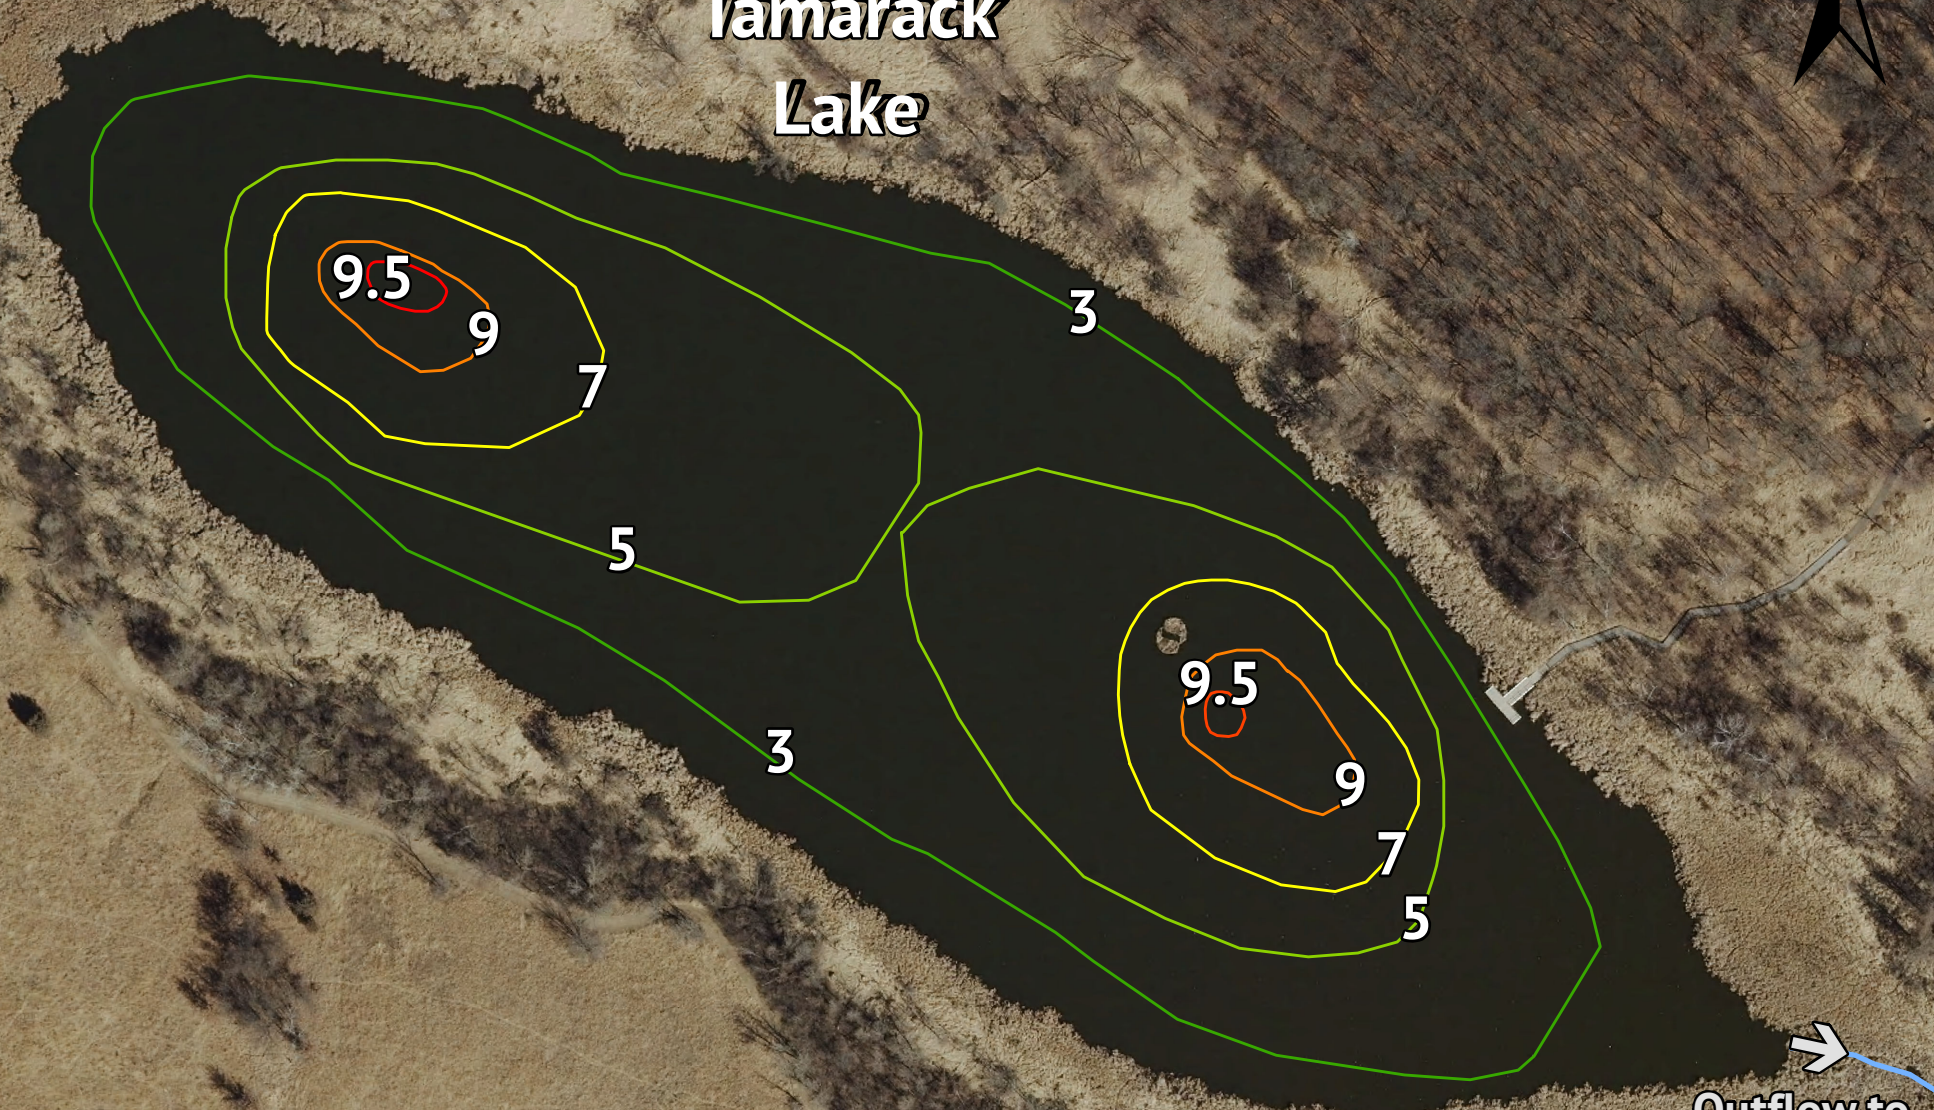

Source: MNDNR, USDA,  
MNGSC, Met. Council, VLAWMO

# Tamarack Lake

9.5

9

7

3

5

3

9.5

9

7

5

Outflow to  
Fish